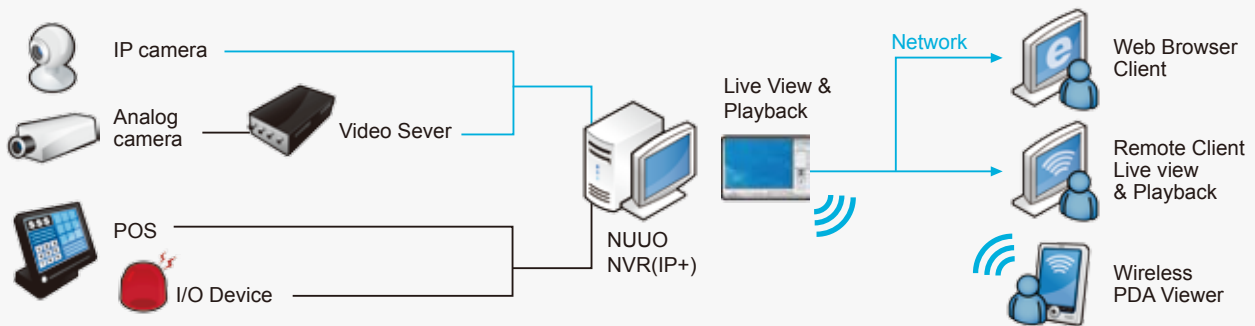

NUUO NVR / IP+ Series

64*CH PC Based NVR

Support H.264 and Megapixel Camera

- Open Platform Support 42 Brands
- Support POS
- Support Triple Monitors
- Up to 128 CH remote live view
- Support Instant Playback
- Support E-map
- Supported by NUUO CMS
- Support 30 languages
- Support Transcode
- Support iPhone

IP+ Series	SCB-IP+04	SCB-IP+08	SCB-IP+12	SCB-IP+16	SCB-IP+25	SCB-IP+32	SCB-IP+36	SCB-IP+64
Max of Cameras	4	8	12	16	25	32	36	64*

Recording FPS	30FPS		Audio Support		Unlimited / 2 way audio			
Compression	H.264 / MPEG4 / M-JPEG / MxPEG		Supported OS		Windows 2003 / XP / Vista/ 7**			

* The maximum number of camera connections depends on the server's hardware configuration and the total bit rate of the IP cameras. Please check NUUO Calculator on <http://support.nuuo.com/calculator/>

** Vista and 7 support SCB-7000, SCB G3& IP+ only

IP Surveillance Management System

- Support up to 64* channels
- Support megapixel IP camera
- Support H.264 IP camera
- Triple monitor display
- Synchronized with Joystick
- E-map and GUI recording schedule
- Digital PTZ and multiple viewer
- Counting application
- Supports Transcode
- Supports iPhone
- Smart detection of 6 events and 10 instant responses
- Playback system with 5 intelligent search
- POS and I/O device integration
- Remote live viewer, playback, backup, I/O control, desktop config.
- Supported by NUUO Central Management system
- Supports 30 languages
- Supports up to 128 CH remote live view from multi-server
- Supports digital watermark
- Supports Instant Playback